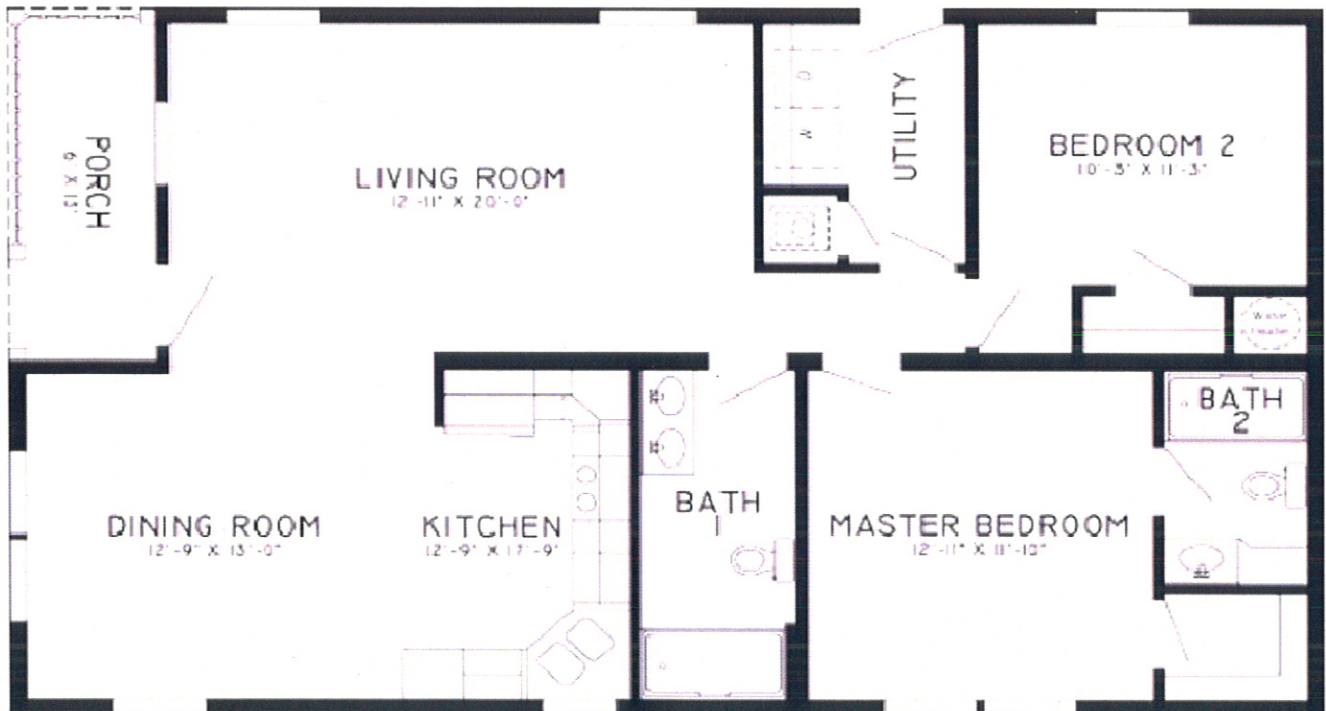

# Bradford

\*\*\*Photo is a general representation that could include optional upgrades and / or additional on-site construction and may not be an exact representation of the plan shown.\*\*\*

1110 Sq. Ft  
Overall Size - 28'0 x 45'0