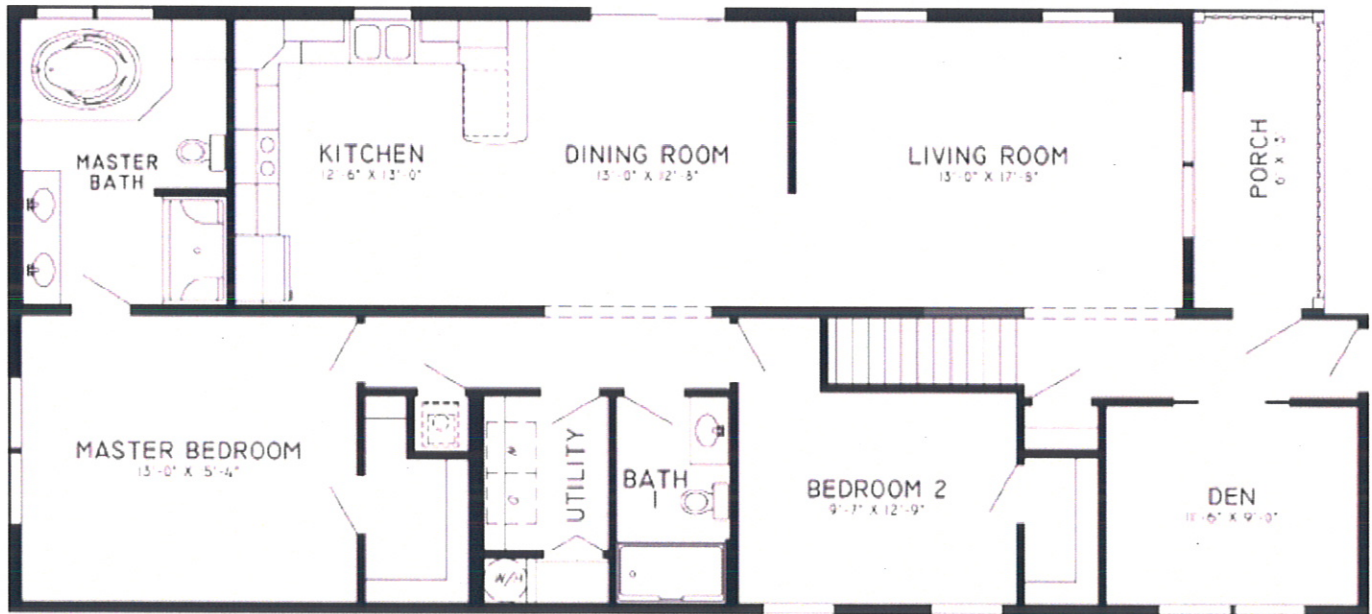

*\*\*\*Photo is a general representation that could include optional upgrades and / or additional on-site construction and may not be an exact representation of the plan shown.\*\*\**

1600 Sq. Ft  
Overall Size - 28'0 x 62'0