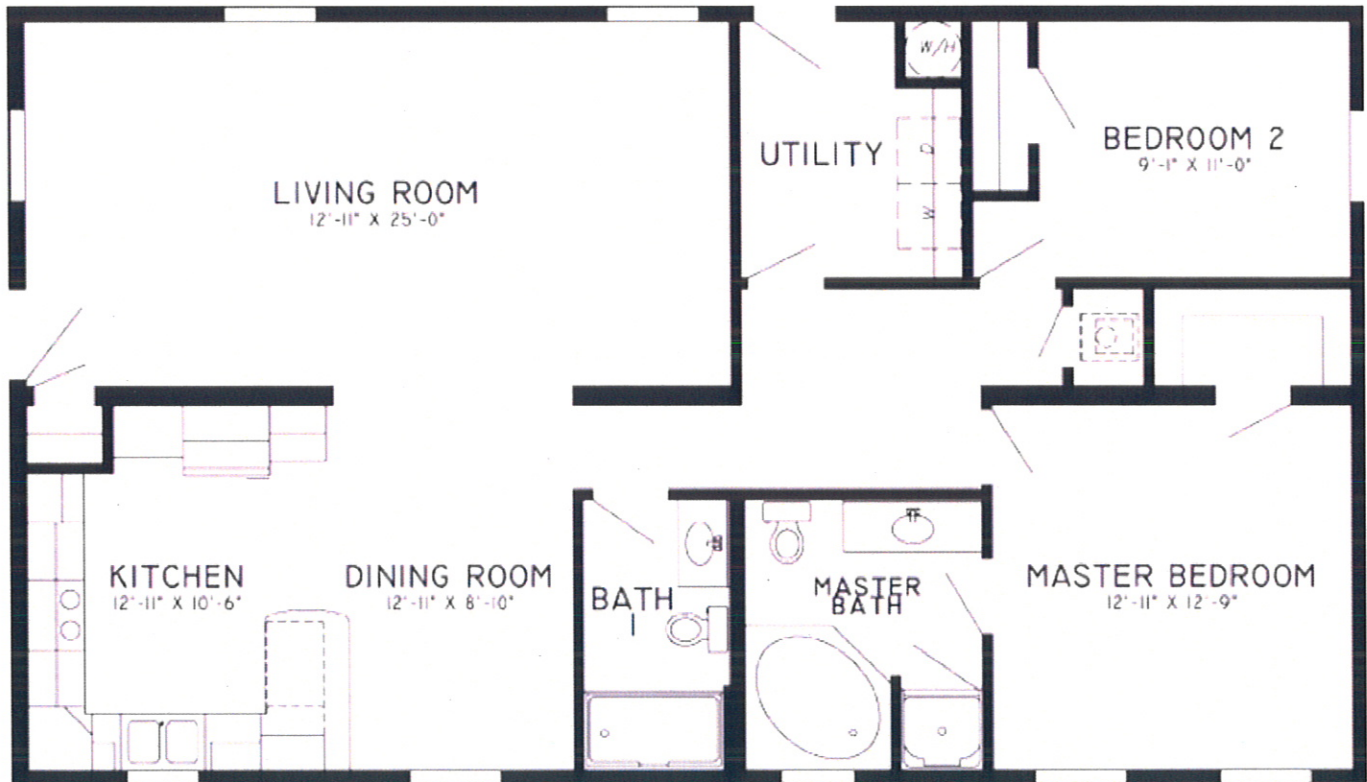

****Photo is a general representation that could include optional upgrades and / or additional on-site construction and may not be an exact representation of the plan shown.****

1325 Sq. Ft
Overall Size - 28'0 x 48'0